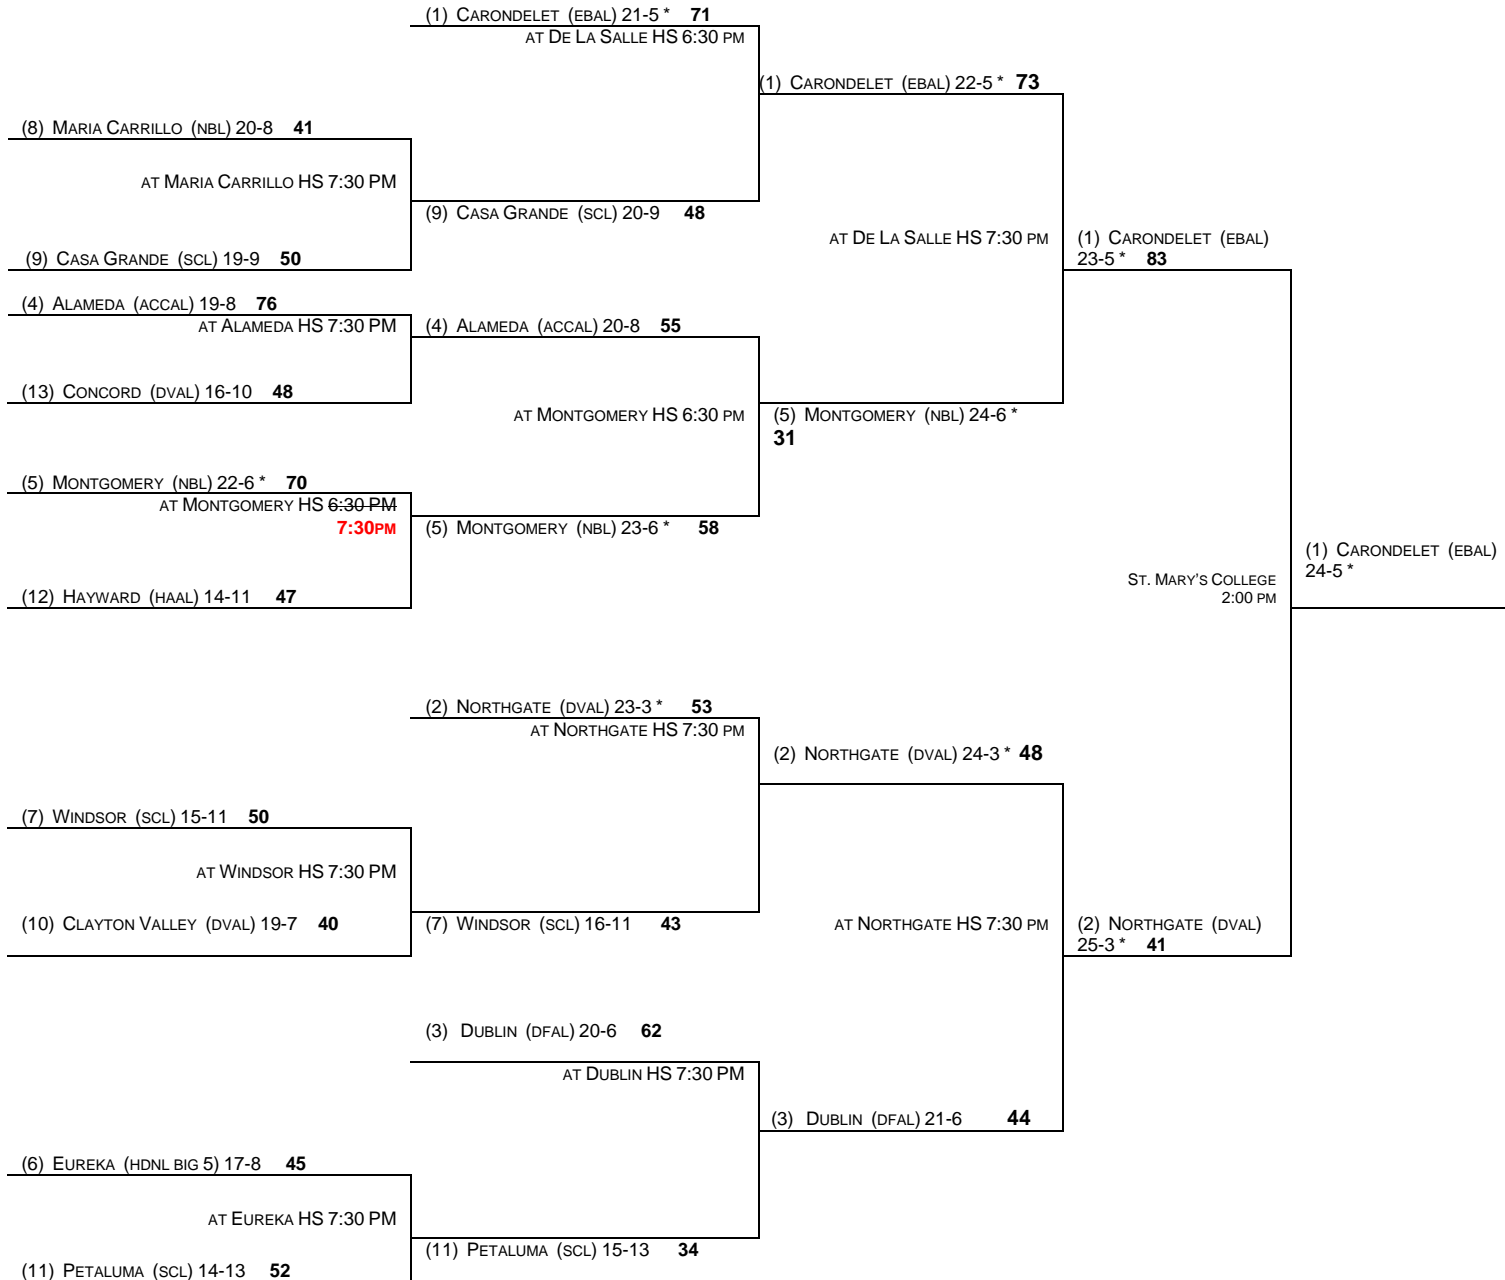

DIVISION 2 GIRLS' BRACKET

LAST UPDATED: 3/6/10 8:00 PM GDL

TUESDAY, FEBRUARY 23

FRIDAY, FEBRUARY 26

WEDNESDAY, MARCH 3

SATURDAY, MARCH 6

* Designated Champion