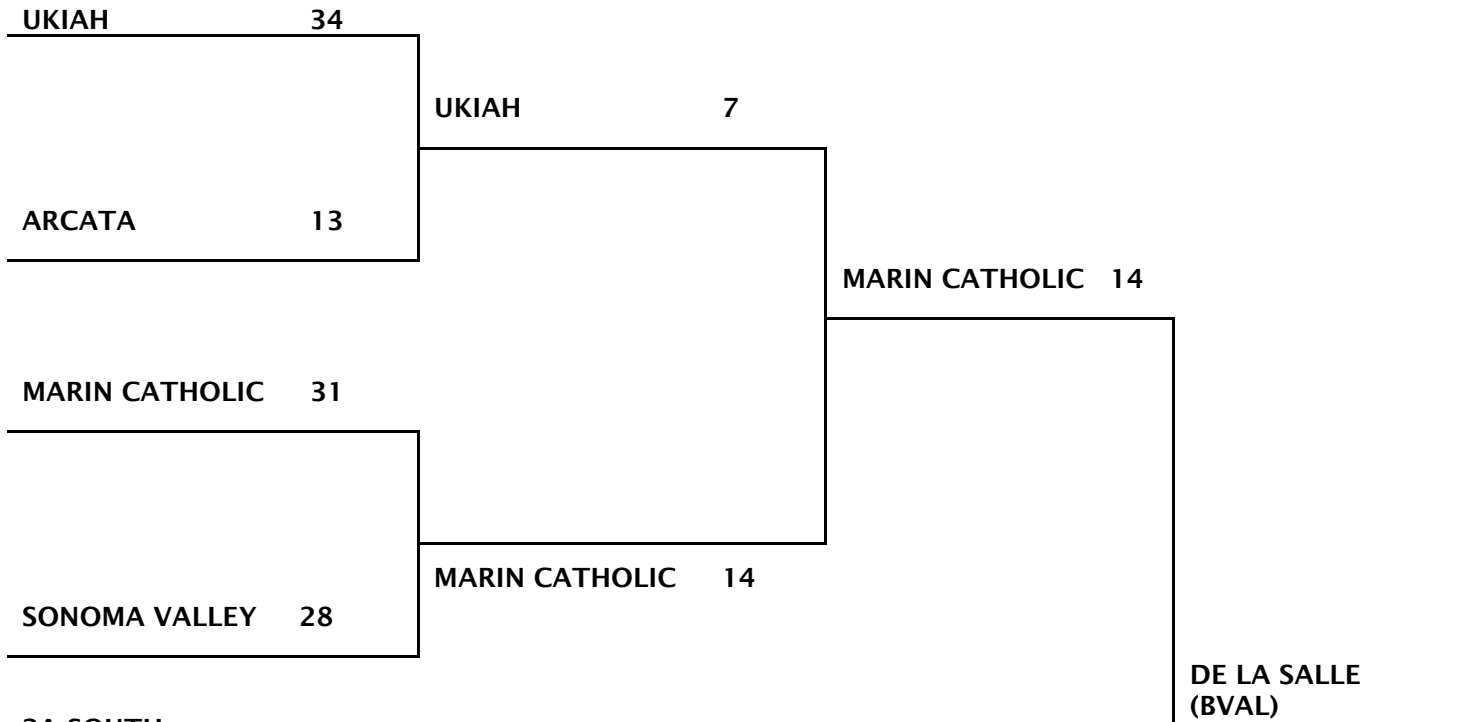

1985 NORTH COAST SECTION 2A AND 2A NORTH AND 2A SOUTH CHAMPIONSHIPS

2A NORTH

2A SOUTH