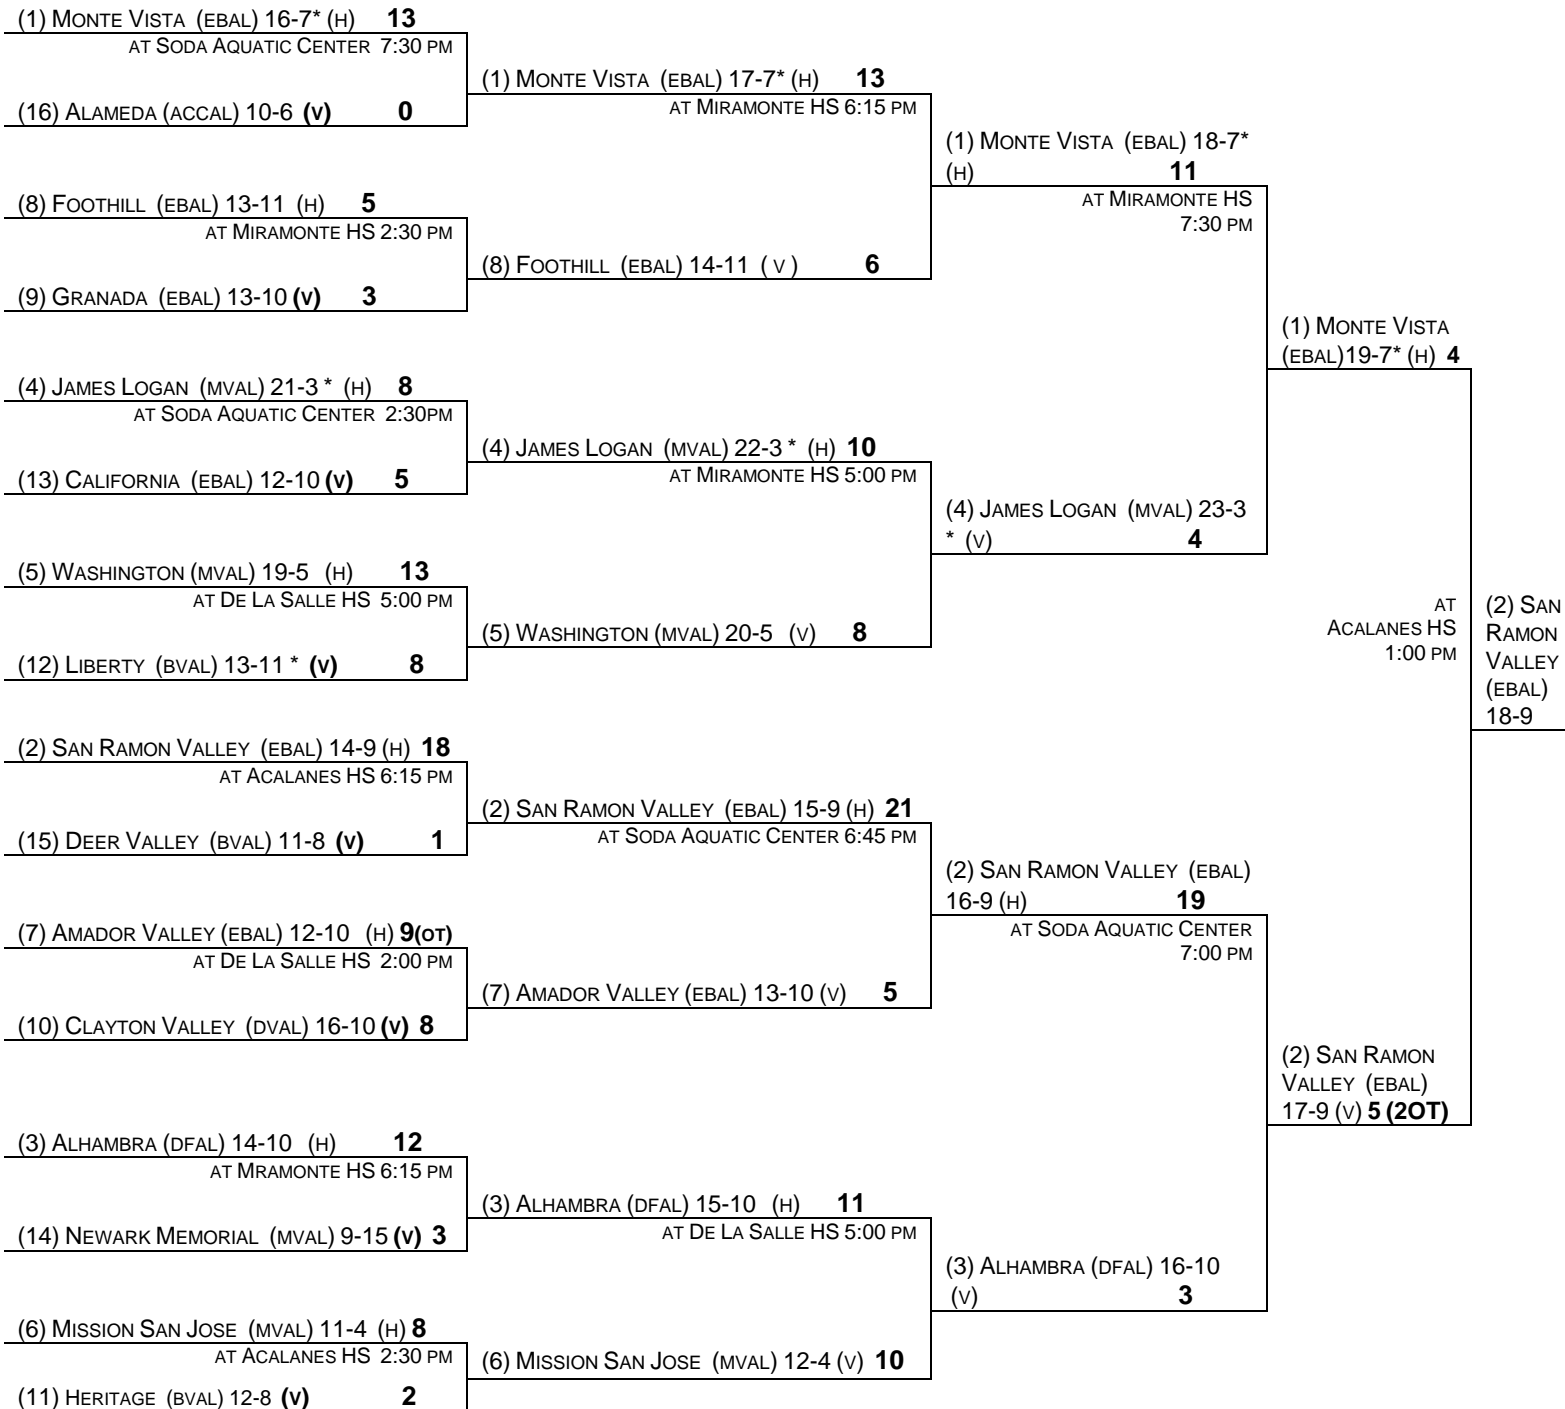

NORTH COAST SECTION
2011 DIVISION 1 GIRLS' WATER POLO
BRACKET

LAST UPDATED: 11/12/11 3:00PM BN

SAT., NOV. 5

TUE., NOV. 8

THURS., NOV. 10

SAT., NOV. 12

*= DESIGNATED CHAMPION

(H) INDICATES HOME TEAM WHICH WILL WEAR DARK OR CONTRASTING CAPS

(v) INDICATES VISITOR WHICH WILL WEAR WHITE CAPS