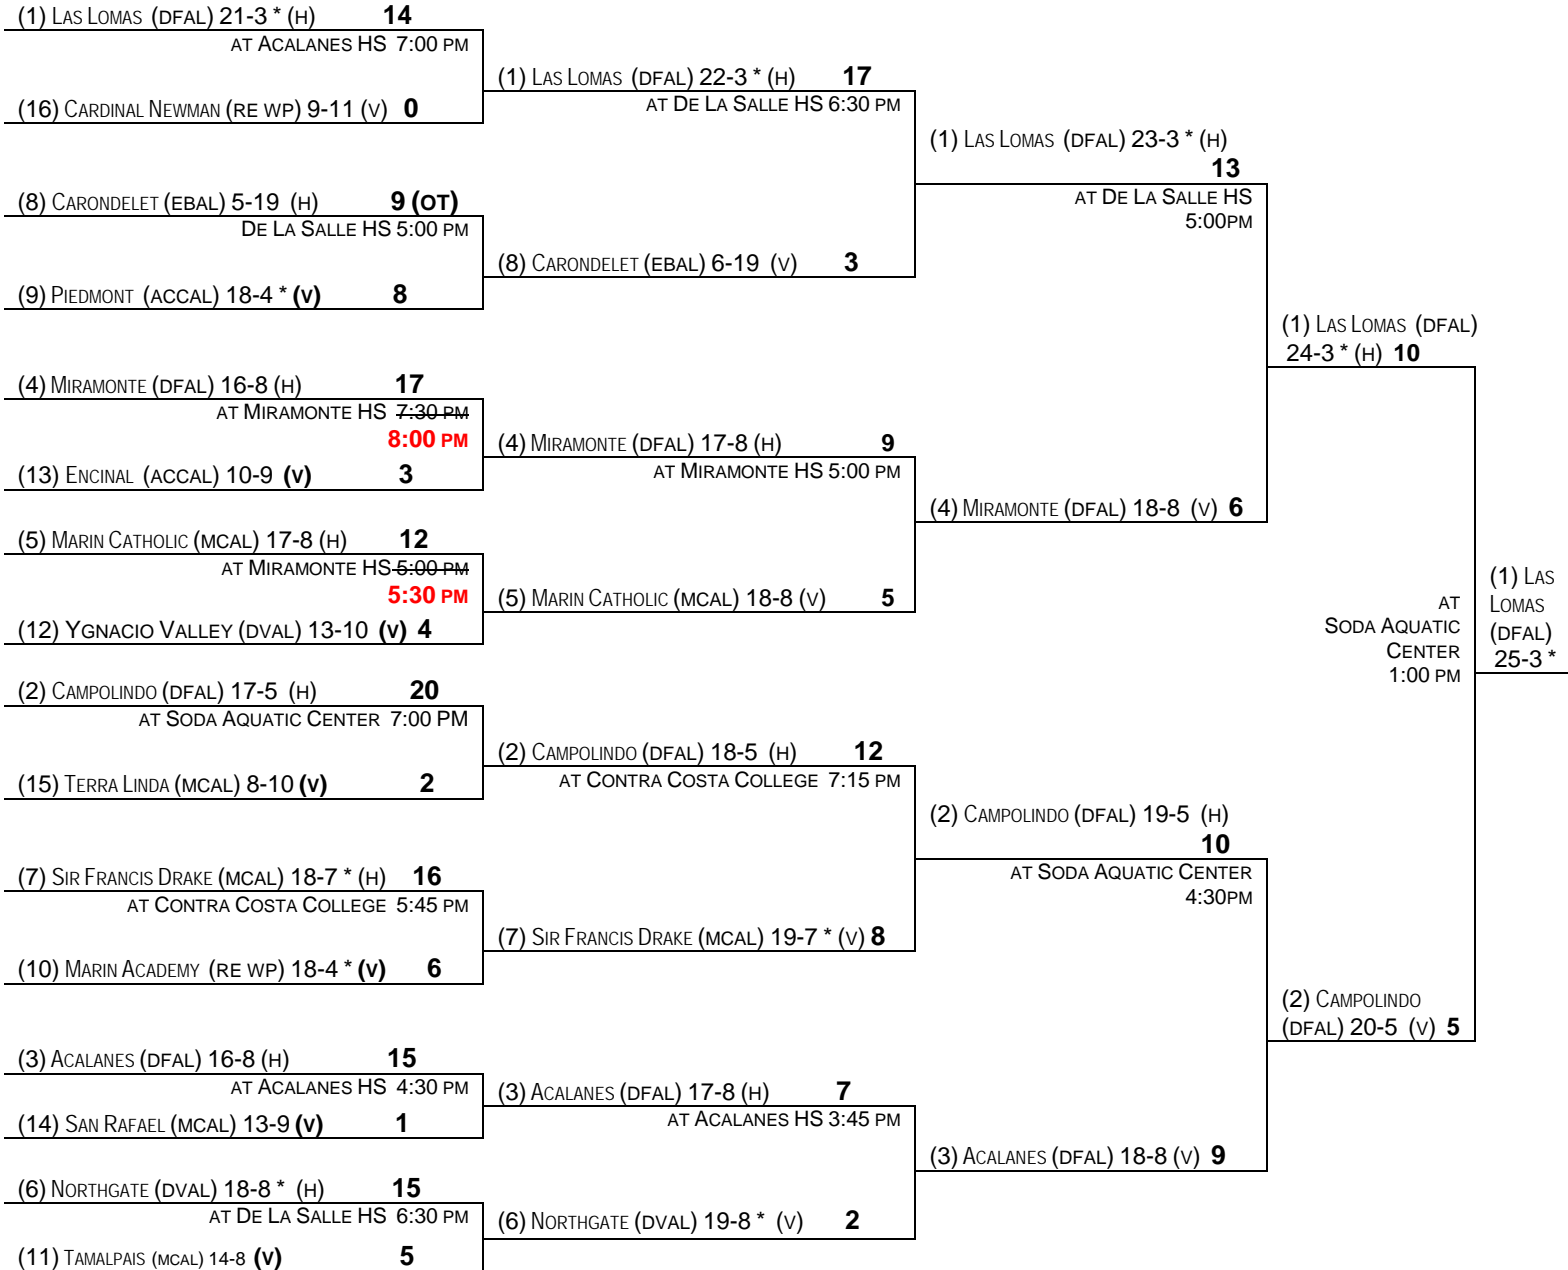

NORTH COAST SECTION
2011 DIVISION 2 GIRLS' WATER POLO
BRACKET

LAST UPDATED: 11/12/11 4:20 PM BN

WED., NOV. 2

SAT., NOV. 5

THURS., NOV. 10

SAT., NOV. 12

*= DESIGNATED CHAMPION

(H) INDICATES HOME TEAM WHICH WILL WEAR DARK OR CONTRASTING CAPS

(V) INDICATES VISITOR WHICH WILL WEAR WHITE CAPS